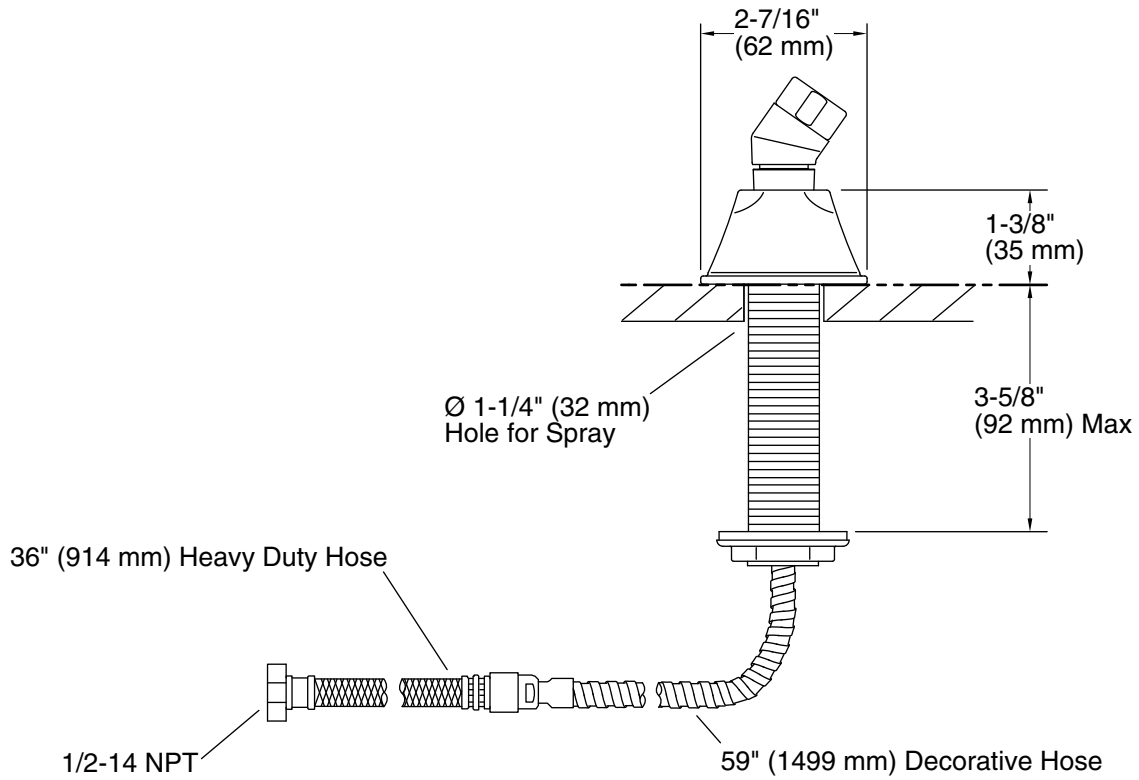

Features

- Includes Polished Chrome handshower hose.
- For use with a handshower (sold separately).
- Coordinates with Memoirs faucets and accessories.

Material

- Brass.
- KOHLER finishes resist corrosion and tarnishing.

Installation

- Deck- or bath-mount.

Recommended Products/Accessories

79583 Roughing-in Kit for Deck-Mount Handshowers
K-23723 Faucet cleaner

Codes/Standards

None Applicable

KOHLER® Faucet Lifetime Limited Warranty

Technical Information

All product dimensions are nominal.

Notes

Install this product according to the installation guide.